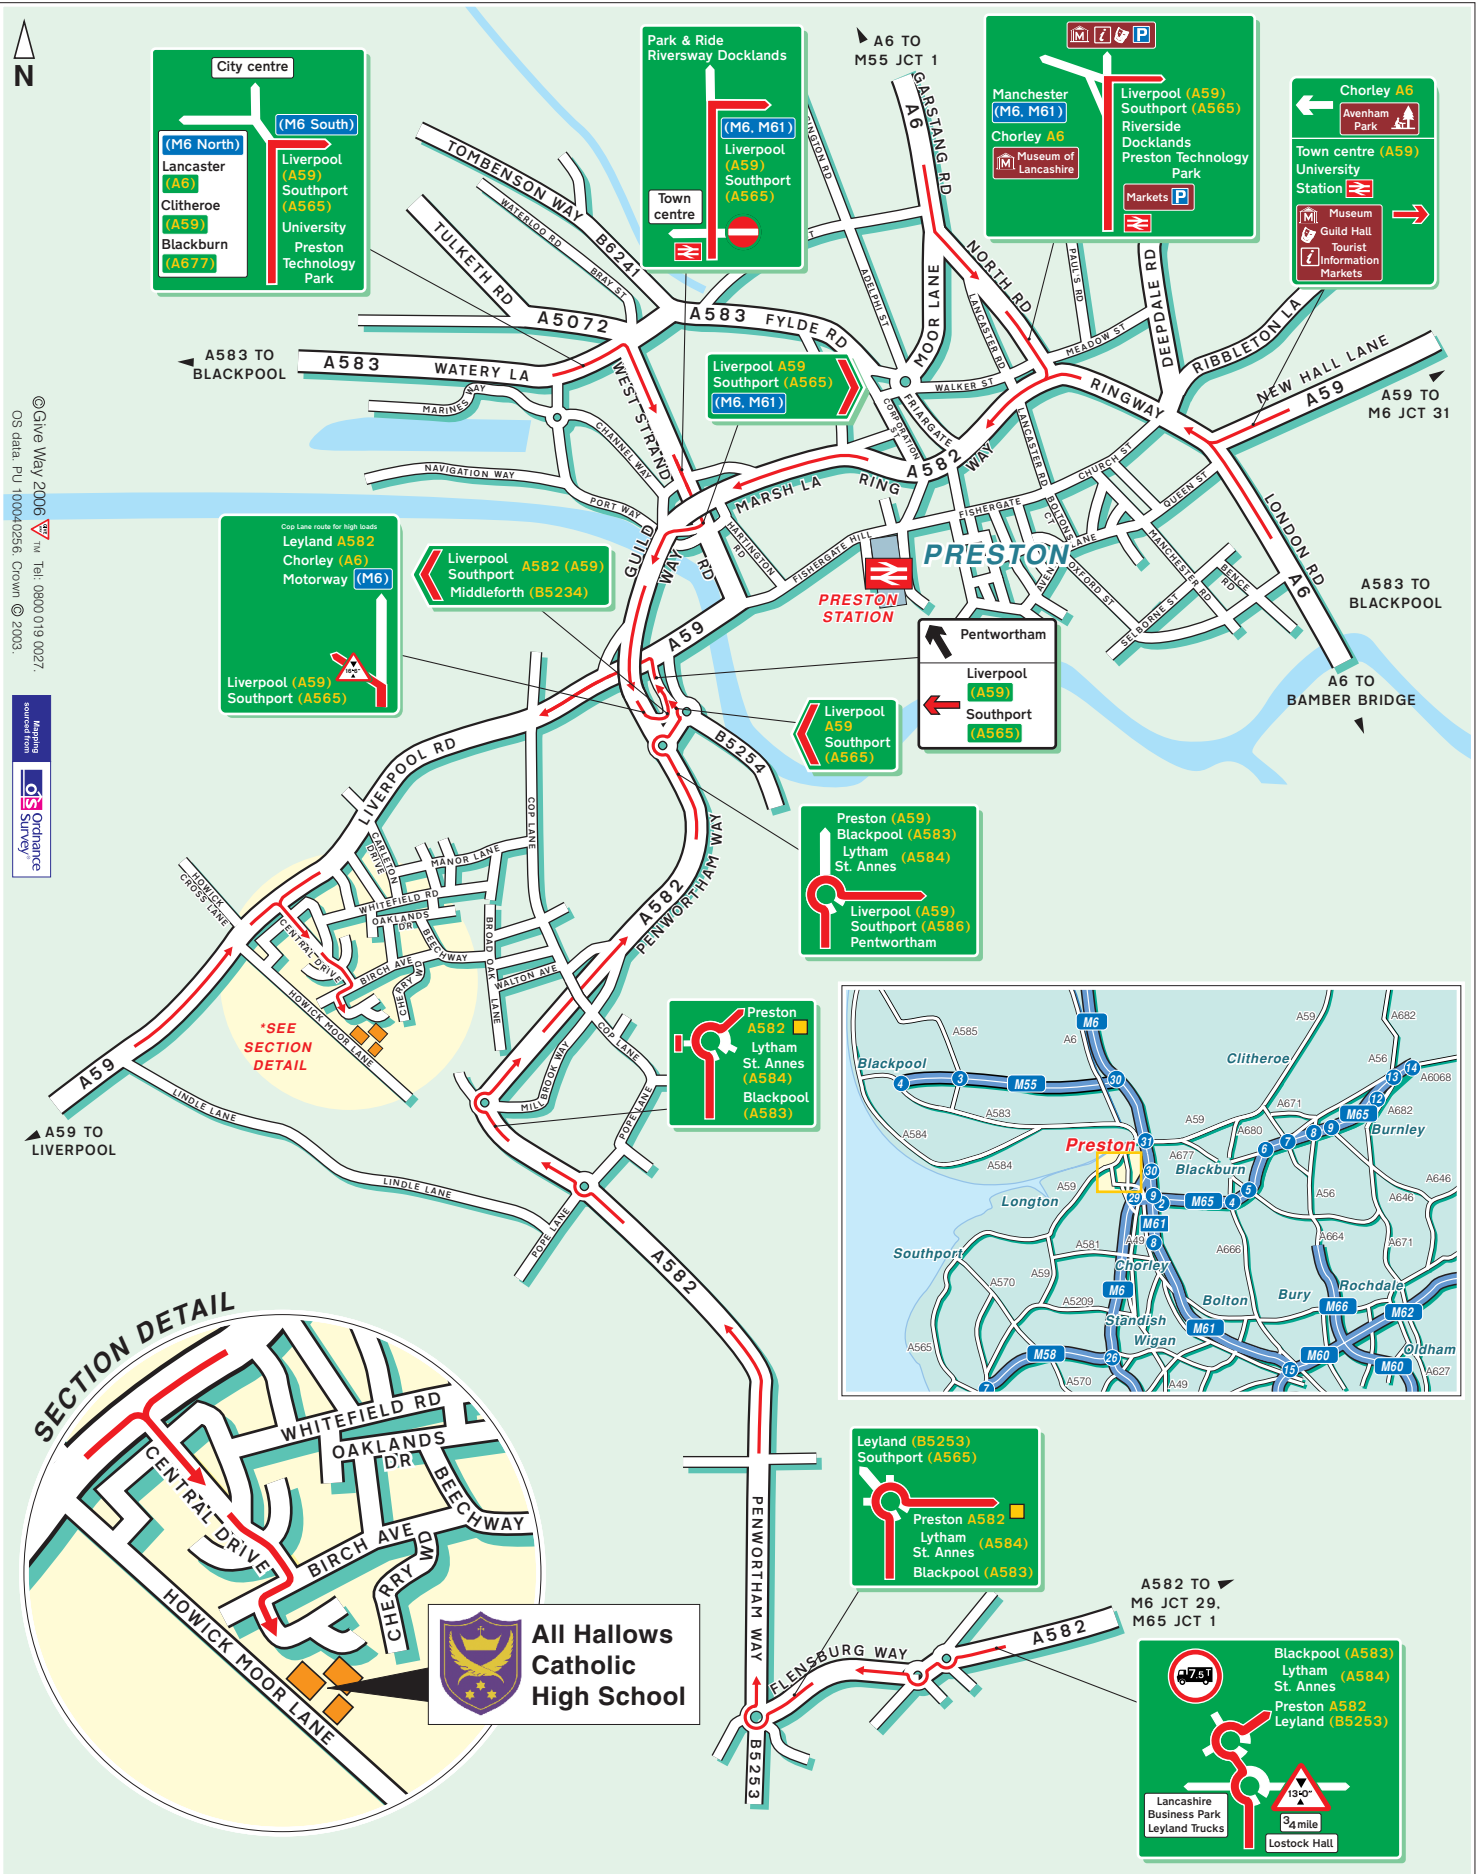

**Public Transport**

By Rail, Preston Station.  
Approximately 10 minutes taxi ride away.  
For information on train operators and times phone National Rail Enquiries on 0845 7484950.

© Give Way 2006  
OS data, PU 10004256, Crown © 2003.